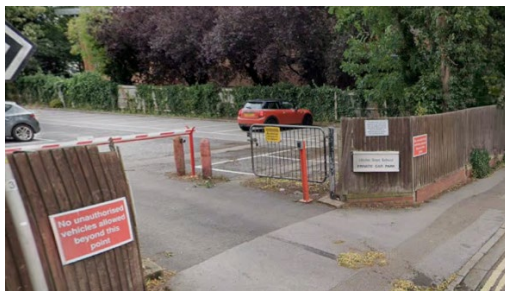

# Icarus Badminton Venue Directions

### Directions:

- **Free parking is available on the left as you approach (blue)**, marked by a white sign 'Hitchin Boys School PRIVATE CAR PARK'. The car park barrier should automatically lift.

- An additional overflow car park through the left gate at the end of the road entering the school car park.
- **Alternative car park (red)**, In case these are full during parents' evenings, we recommend using the car park next to Christ Church on Bedford Road before turning into Grammar School Walk, which is free after 6 PM. It will require going around the one-way system to access again (if leaving Grammar School Walk).