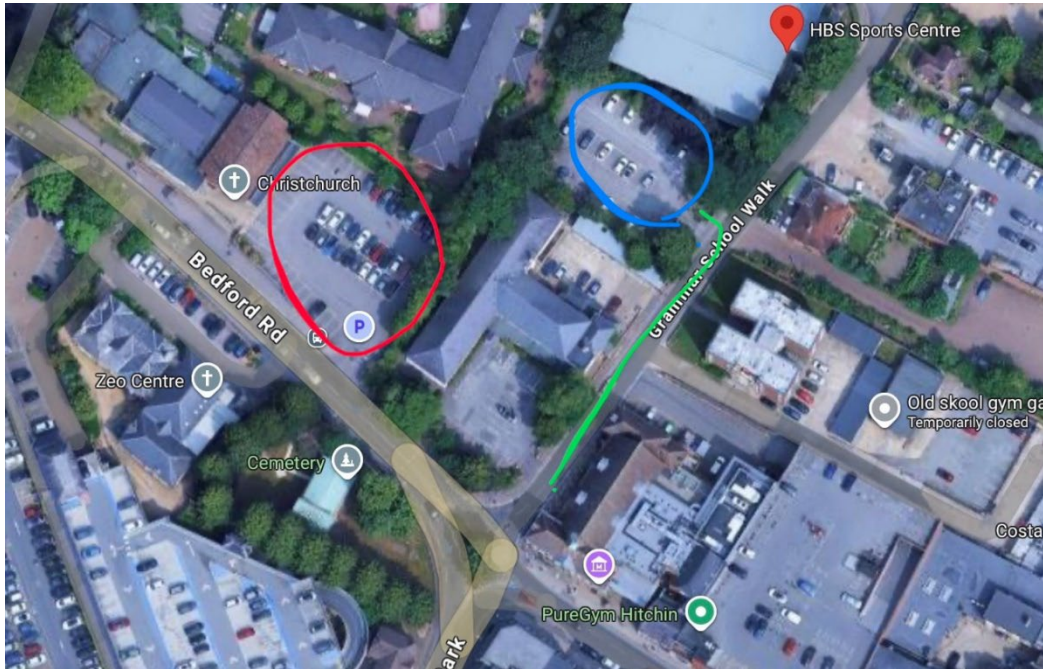

# Icarus Badminton Venue Directions

## Hitchin Boys' School

### Directions:

- **Free parking is available on the left as you approach (blue)**, marked by a white sign 'Hitchin Boys School PRIVATE CAR PARK'. The car park barrier should automatically lift.

- An additional overflow car park through the left gate at the end of the road entering the school car park.
- **Alternative car park (red)**, In case these are full during parents' evenings, we recommend using the car park next to Christ Church on Bedford Road before turning into Grammar School Walk, which is free after 6 PM. It will require going around the one-way system to access again (if leaving Grammar School Walk).